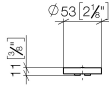

11 188 811

- with hot / cold marking
- for two-hole basin mixer

	Dark Chrome	11 188 811-19
	Chrome	11 188 811-00
	Brushed Platinum	11 188 811-06
	Platinum	11 188 811-08
	Durabross (23kt Gold)	11 188 811-09
	Brushed Durabross (23kt Gold)	11 188 811-28
	Brushed Dark Platinum	11 188 811-99

11 188 811

mm [inches]

11 188 811

Parts for other  
finishes can be found  
here: [Chrome](#)